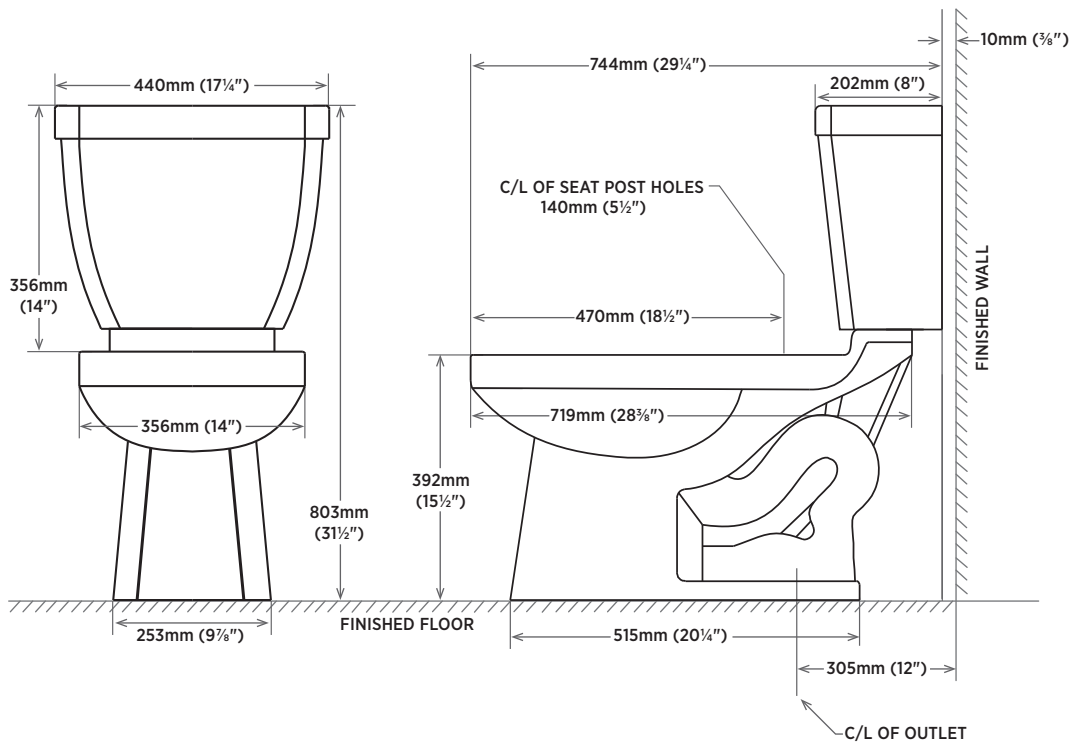

TO BE SPECIFIED

Colour:
☒ Soft White

NOTES: The drawing below shows a rough-in at a minimum dimension of 305mm (12") from finished wall to C/L of outlet. Supply line not included with fixture and must be ordered separately.

Important: Dimensions of fixtures are nominal and may vary within the range of tolerances established by ASME standard A112.19.2. These measurements are subject to change or cancellation. No responsibility is assumed for use of superseded or voided pages.

Product is designed to comply with CSA B651 Barrier-Free Standard, if installed according to the standard and local building codes. It is the responsibility of the installer to comply with this standard and local building codes prior to installation.